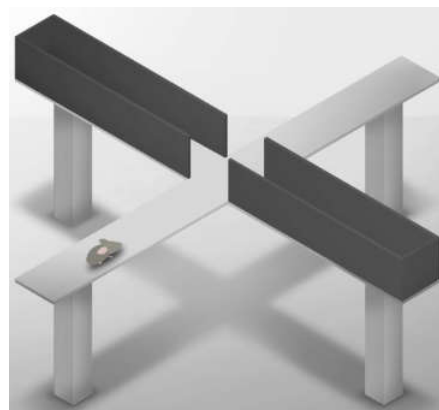

Crocus Scientific Trading

PRODUCT OVERVIEW ELEVATED PLUS-MAZE

Crocus's standard elevated plus-maze is commonly used to assess anxiety-like behaviour in laboratory animals (rats/mice). The maze is usually a cross shaped maze with two open arms and two closed arms, which is elevated above the floor. This task exploits the conflict between the innate fear that rodents have of open areas versus their desire to explore novel environments. Security is provided by the closed arms whereas the open arms offer exploratory value. When anxious, the natural tendency of rodents is to prefer enclosed dark spaces to opened brightly lit spaces. In this context, anxiety-related behaviour is measured by the degree to which the rodent avoids the unenclosed arms of the maze.

Key Features Of Elevated Plus-Maze (CST-MP1)

Key Features

- Complete plus maze package including floors/walls (black, grey and white) for the closed arms
- Odour-resistant material
- Modular structure for easy cleaning and storage

APPLICATIONS

Anxiety, screening of anxiolytic and anxiogenic properties of drugs, transgenic mice phenotyping.

SPECIFICATIONS

Model No	CST-MP1
Mice dimension	Arms: 3 (W) x 26 (D) mm; Walls: 6 (H) inch; Elevation from the floor: 18 inch
Material Composition	Methacrylate, Wood
Manufacturer	Crocus Scientific Trading Lahore Pakistan

Elevated Plus-Maze

Open Field Box

Open Field experiments allow the evaluation of animal basal activity and its evolution in response to novelty or anxiogenic environment, to pharmacological treatment, lesion or to genetic modification. Our square open fields are available for rats and mice. The arena is made of durable material which is non-odor absorbing and easy to clean. The arena is surrounded by high walls and is available in different non-reflective colors.

SPECIFICATIONS

Crocus's standard CST-OFB1 Open Field for Mouse, Square (W x D x L) (18 x 18 x 12 in)
Available in Acrylic and Wood materials

Manufacturer: Crocus Scientific Trading Lahore Pakistan